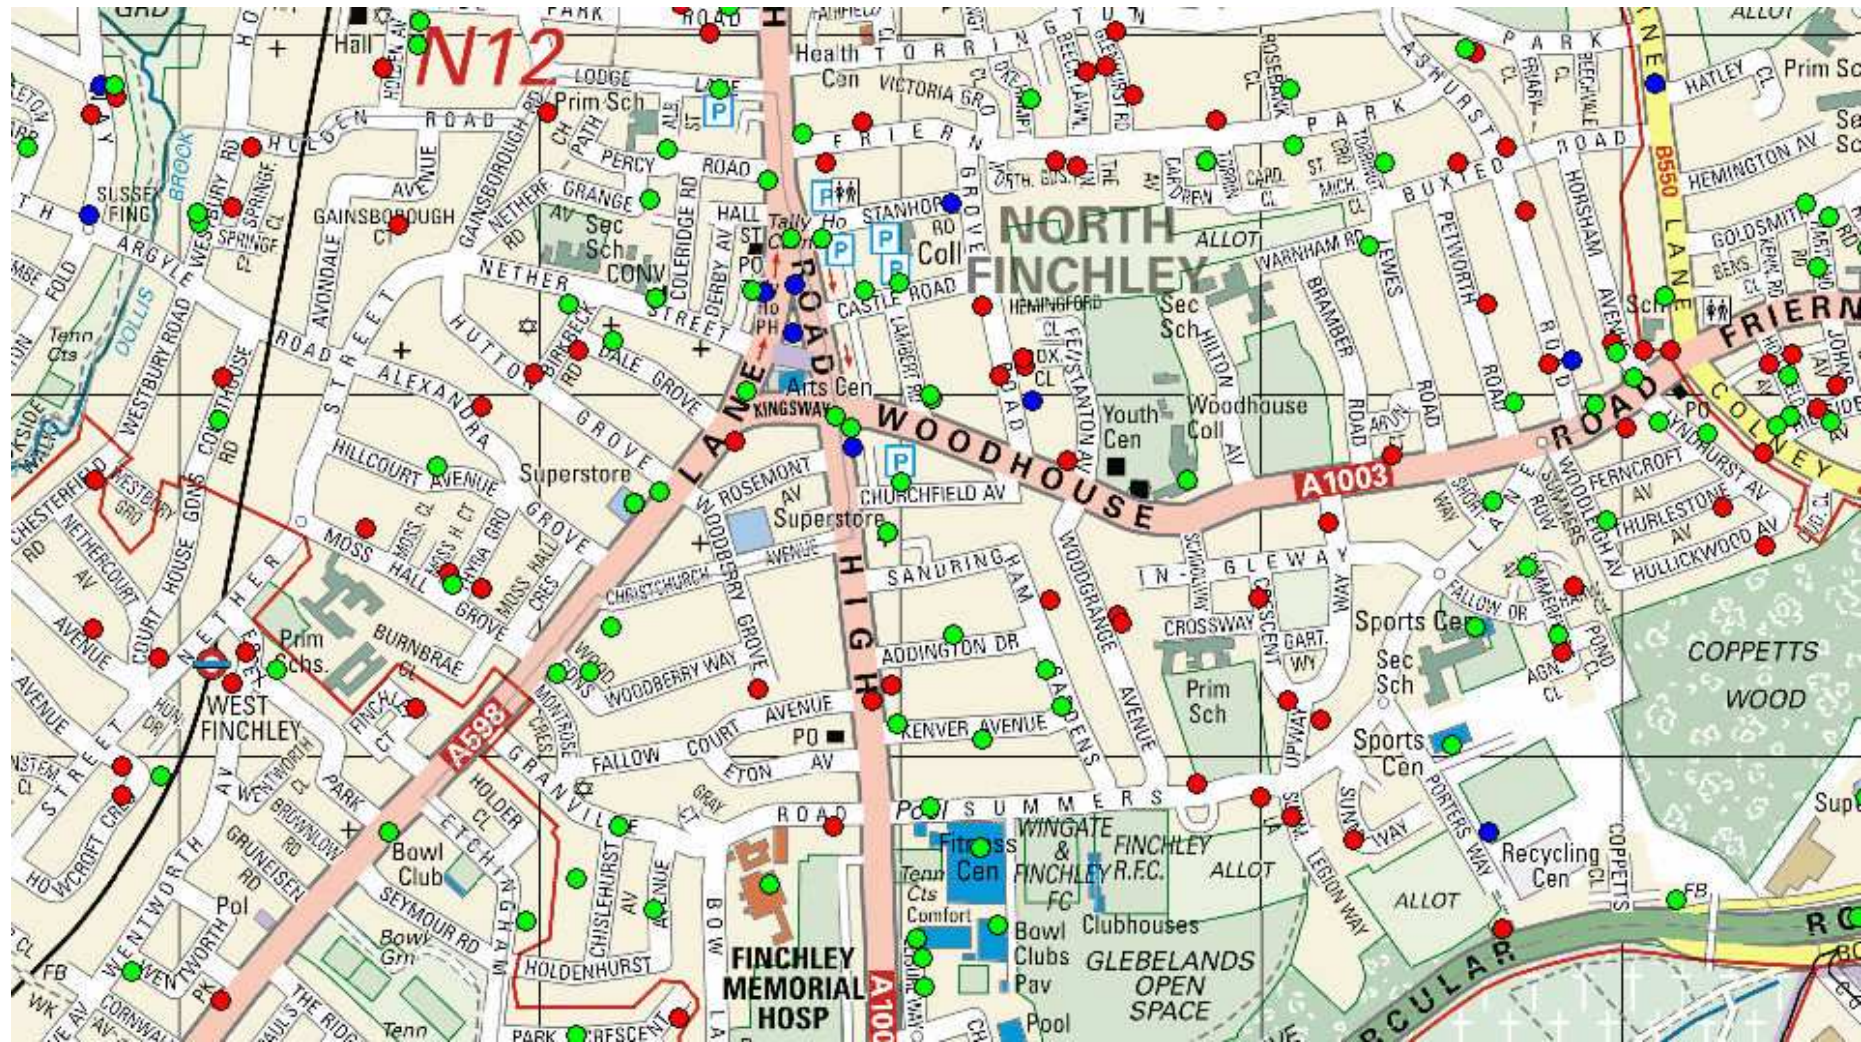

Finchley Corridor N12 – October to December 2011

● Burglary

● Robbery

● MV Crime

Finchley Corridor N12 – October to December 2012

● Burglary

● Robbery

● MV Crime

Hendon NW4 – October to December 2011

● Burglary

● Robbery

● MV Crime

Hendon NW4 – October to December 2012

● Burglary

● Robbery

● MV Crime