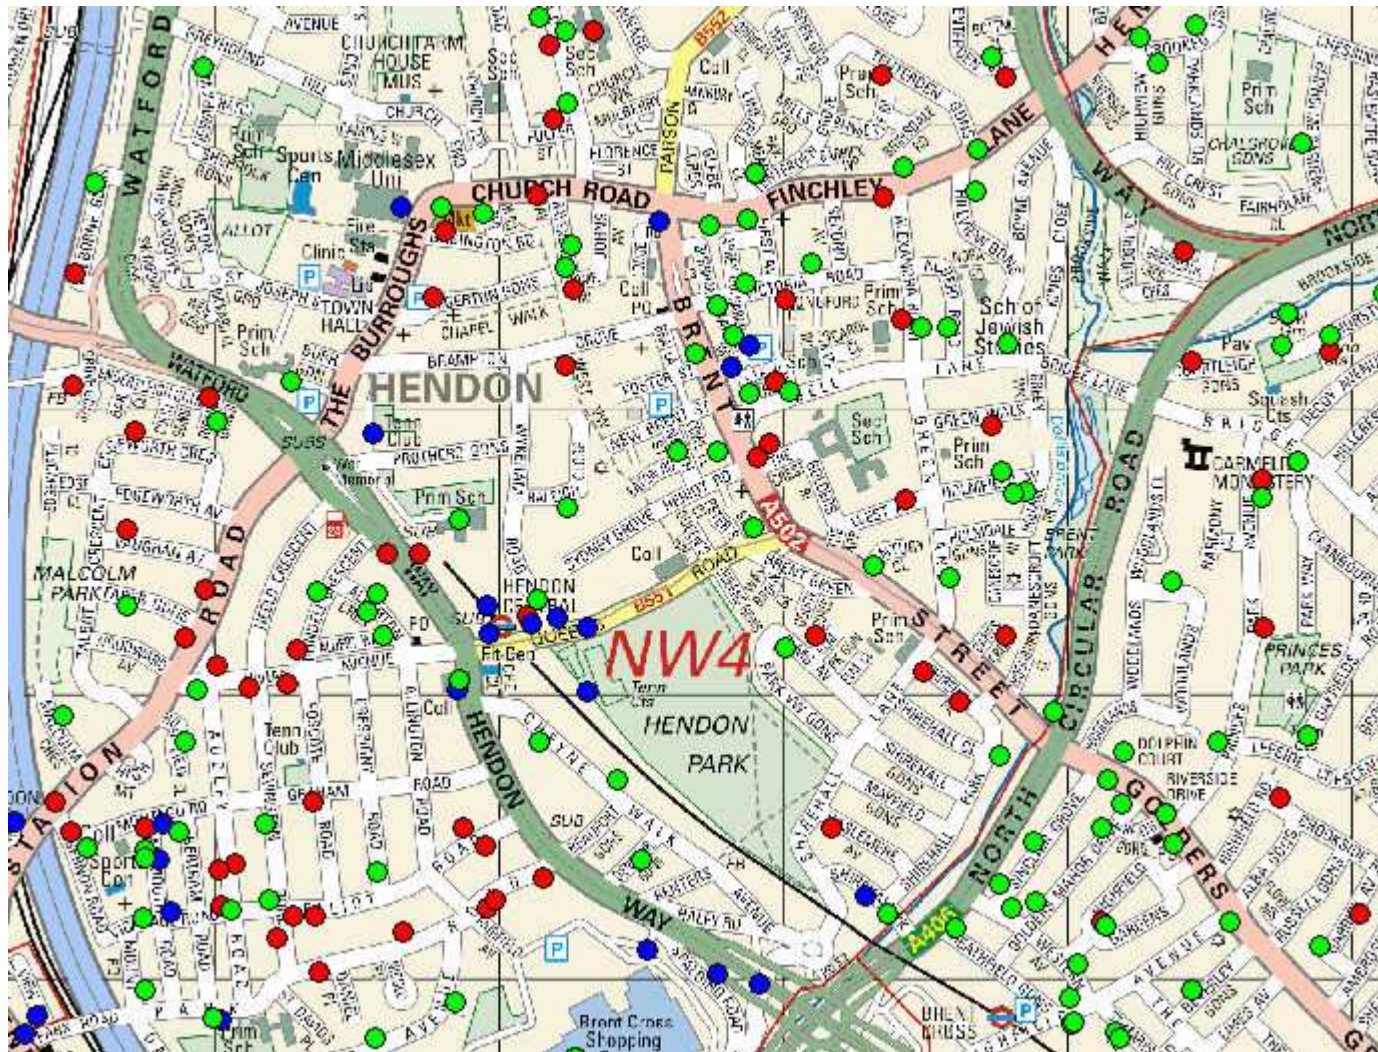

Finchley Corridor N12 – October to December 2011

● Burglary

● Robbery

● MV Crime

Finchley Corridor N12 – October to December 2012

● Burglary

● Robbery

● MV Crime

Hendon NW4 – October to December 2011

● Burglary

● Robbery

● MV Crime

Hendon NW4 – October to December 2012

● Burglary

● Robbery

● MV Crime