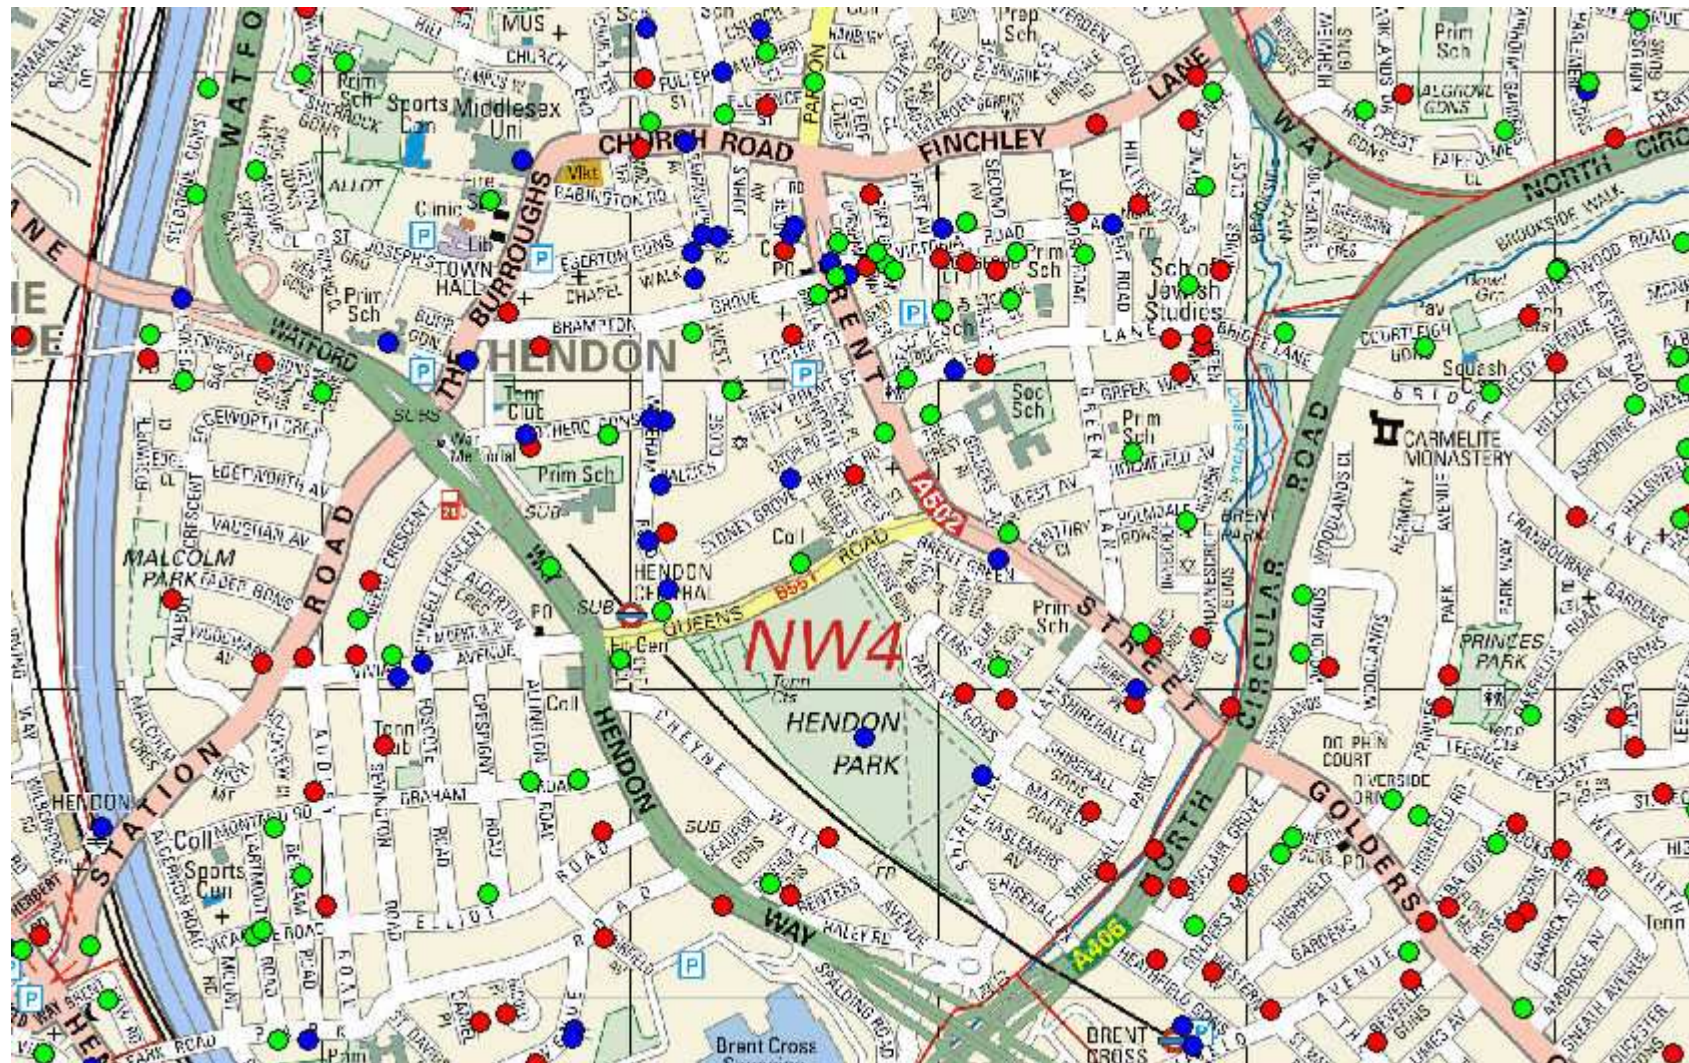

Hendon NW4 – October to December 2011

● Burglary

● Robbery

● MV Crime

Hendon NW4 – October to December 2012

● Burglary

● Robbery

● MV Crime