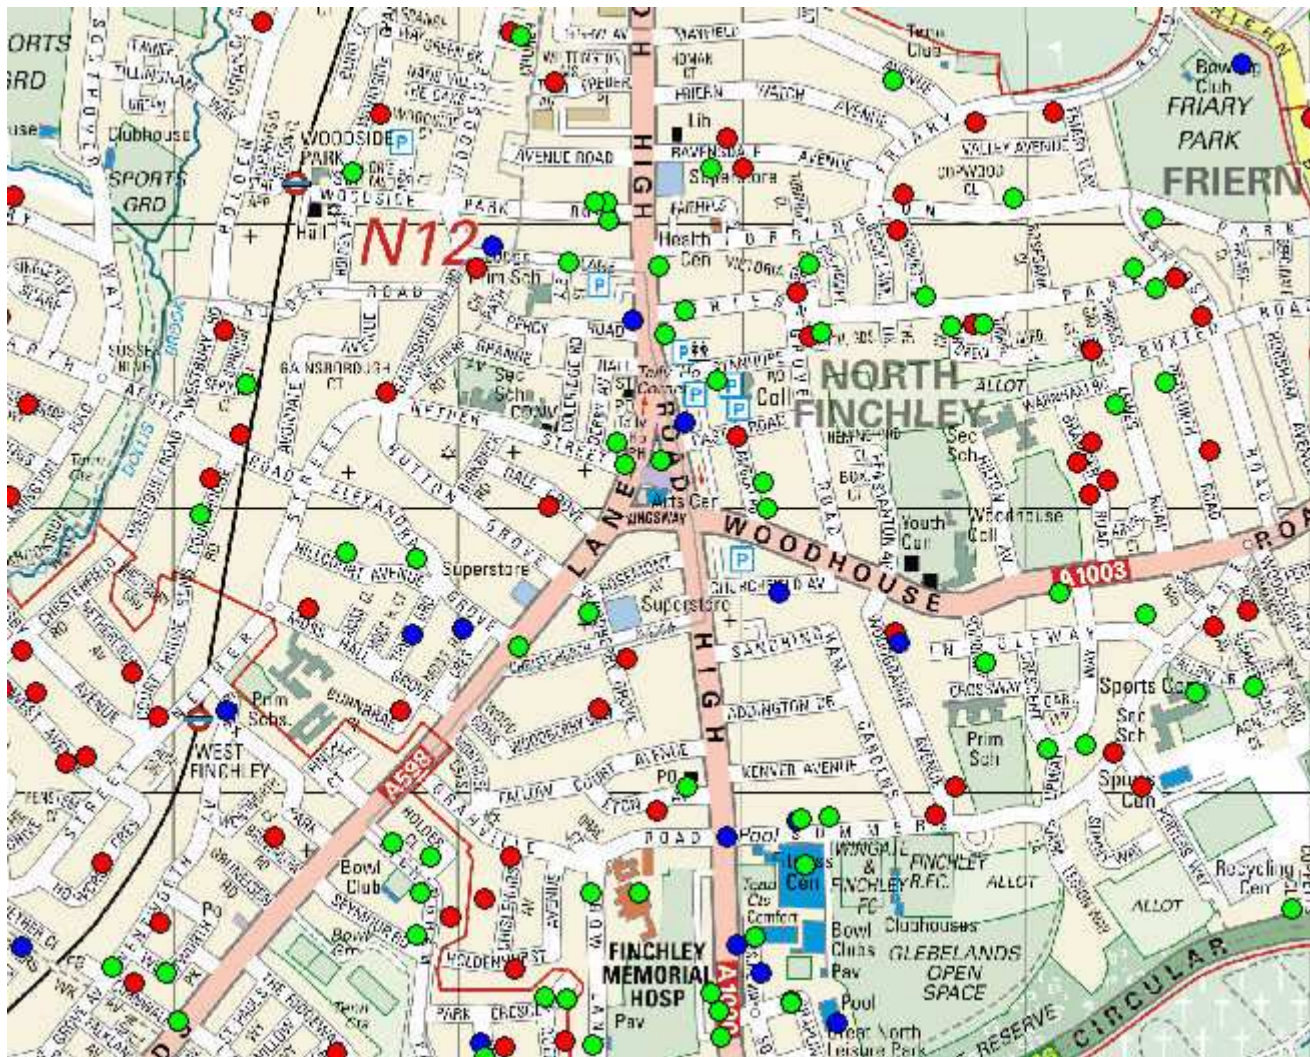

Overall figures for NW4 and N12 postcodes 2011 and 2012 (Oct to Dec inclusive)

N12	2011	2012
Residential Burglary	60	90
Robbery	16	10
M/V Crime	77	122

NW4	2011	2012
Residential Burglary	78	88
Robbery	36	39
M/V Crime	128	97

Finchley Corridor N12 – October to December 2011

● Burglary

● Robbery

● MV Crime

Finchley Corridor N12 – October to December 2012

● Burglary

● Robbery

● MV Crime

Hendon NW4 – October to December 2011

● Burglary

● Robbery

● MV Crime

Hendon NW4 – October to December 2012

● Burglary

● Robbery

● MV Crime